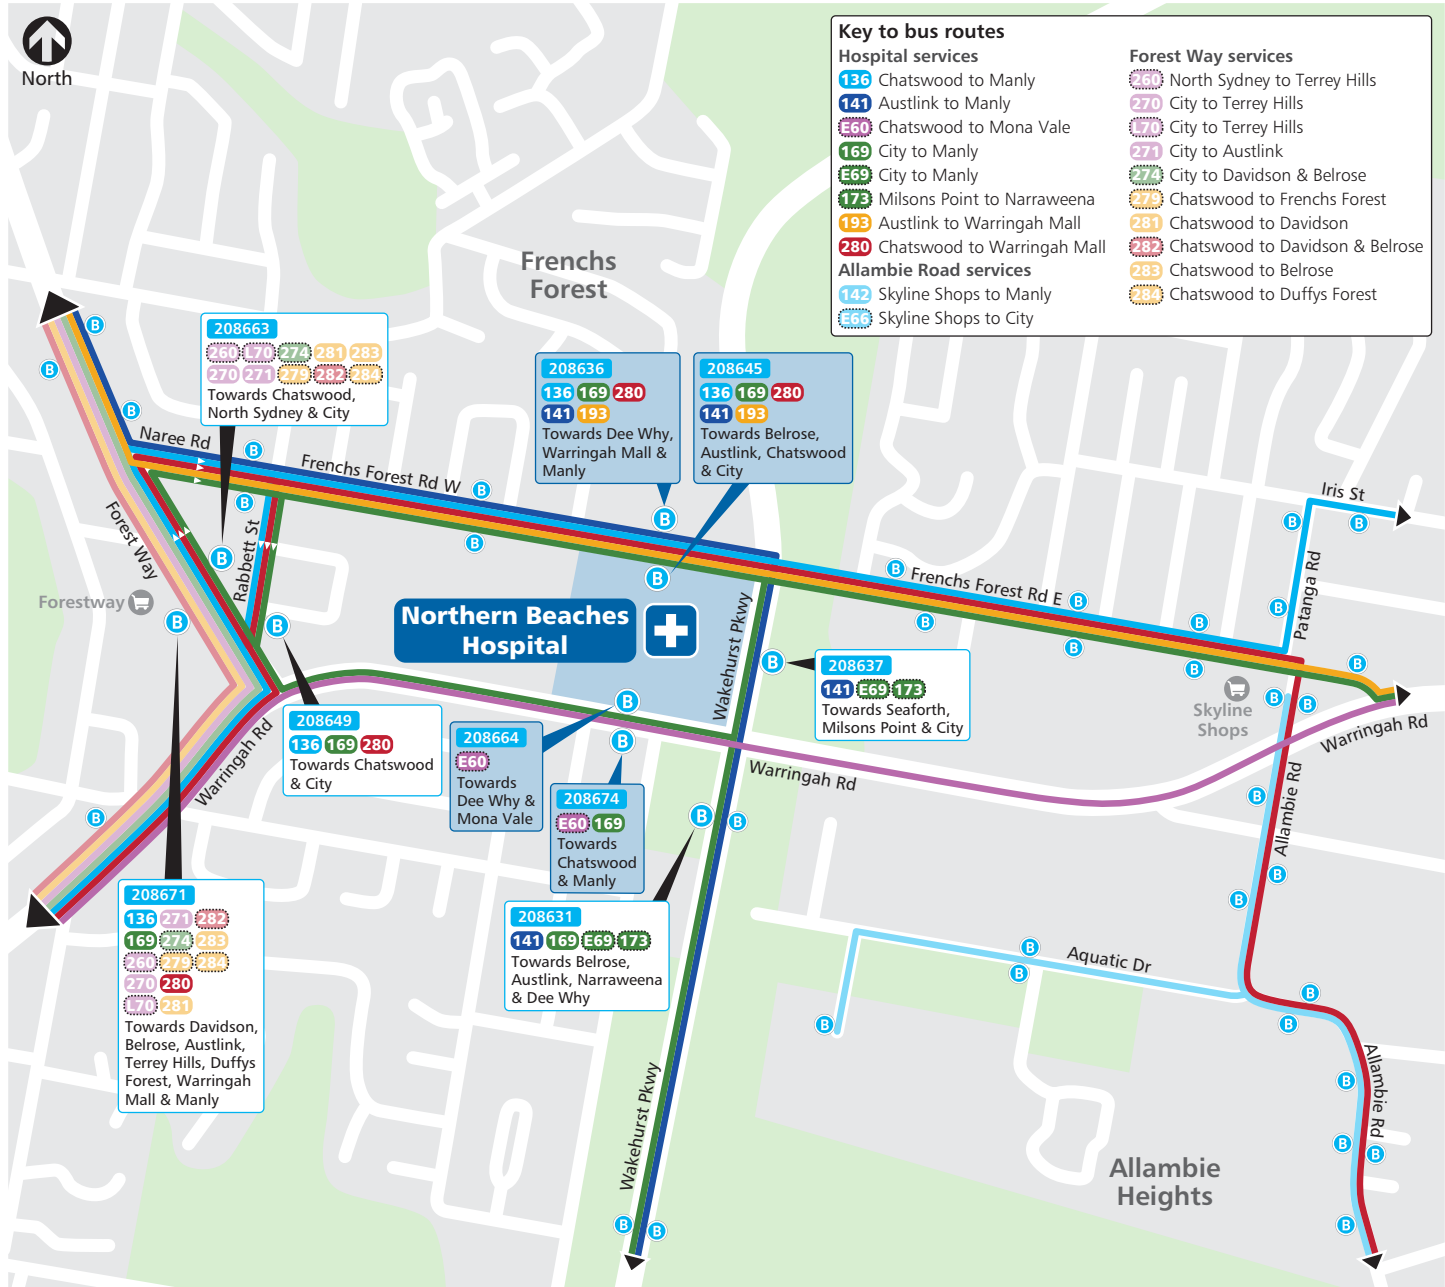

# Northern Beaches Hospital Precinct

B

North

## Key to bus routes

### Hospital services

- 136** Chatswood to Manly
- 141** Austlink to Manly
- E60** Chatswood to Mona Vale
- 169** City to Manly
- E69** City to Manly
- 173** Milsons Point to Narrabeena
- 193** Austlink to Warringah Mall
- 280** Chatswood to Warringah Mall

## Legend

- Bus route
- 136** Bus route number
- Bus stop
- Hospital
- E60** Limited hours only
- 208636** Bus stop number
- Shops